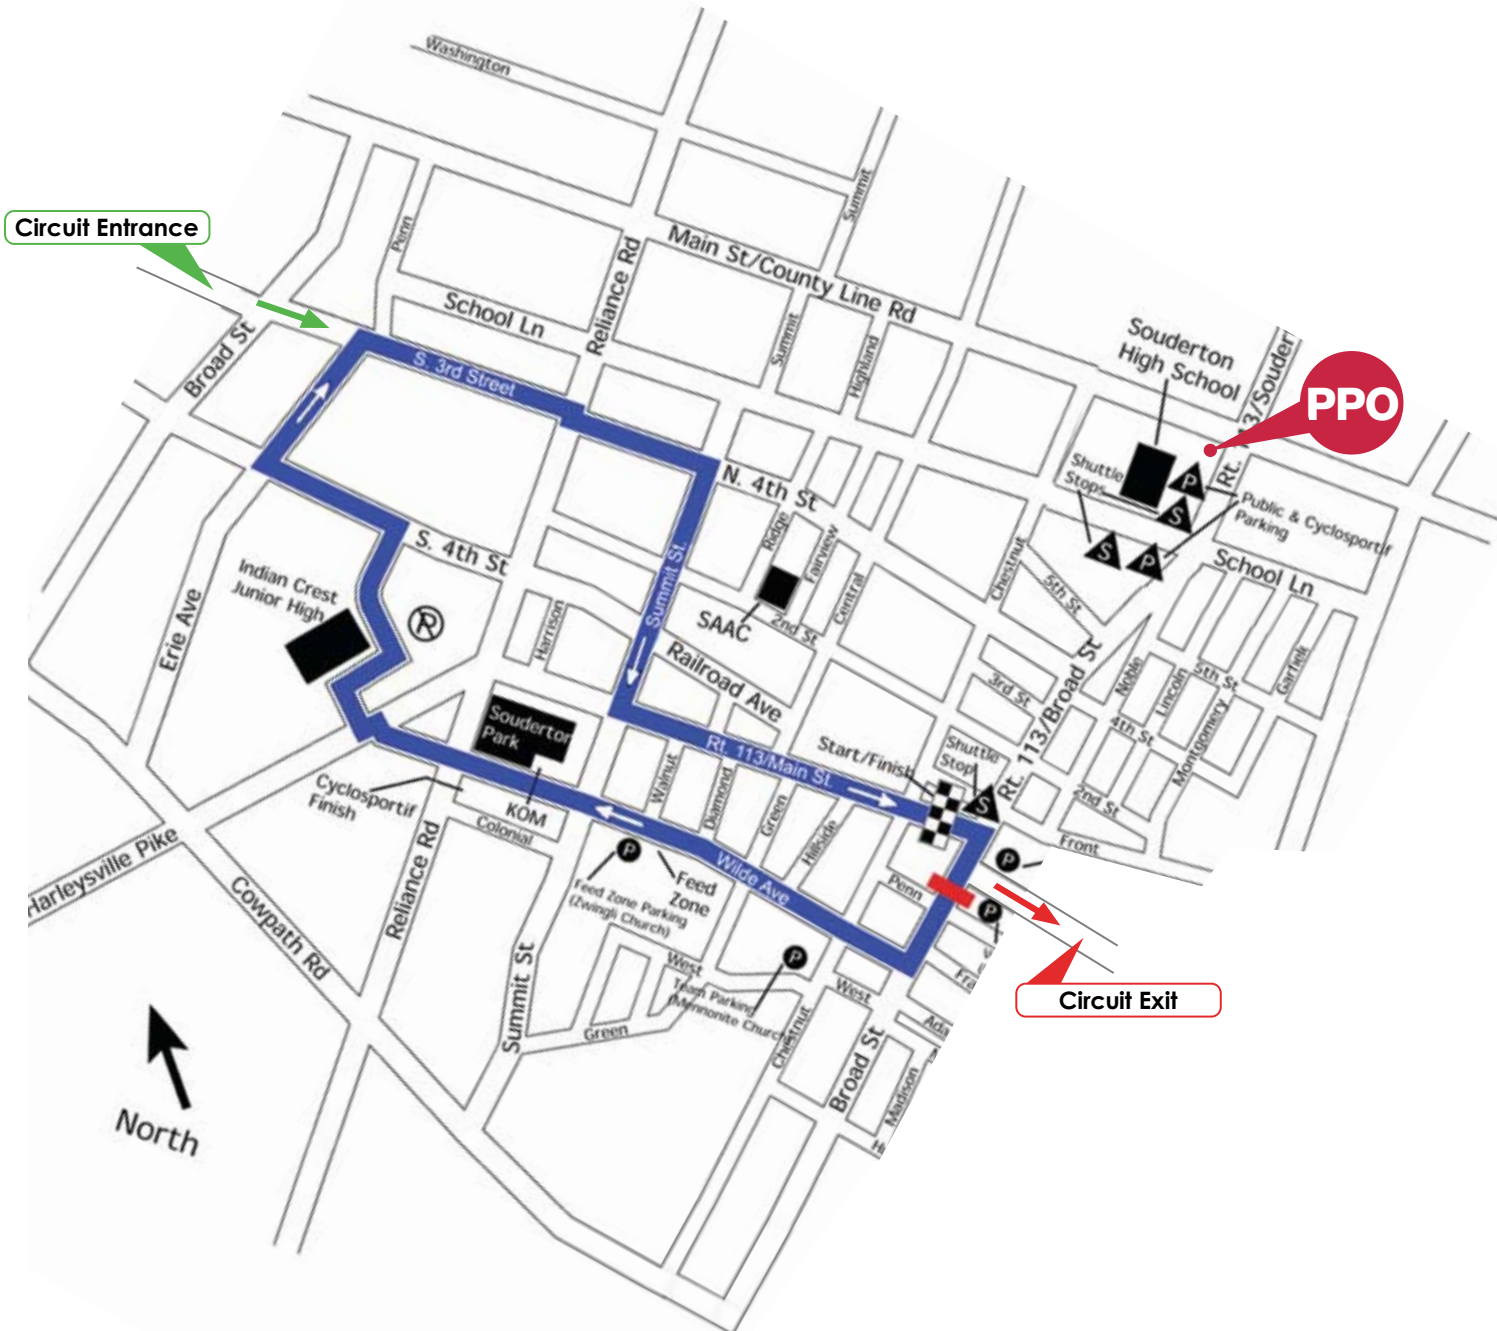

STAGE 2 SOUDERTON ROAD RACE

99.5 miles/160 Kilometers
Souderton, Montgomery County, Pennsylvania
Saturday, September 12, 2009

STAGE 2 SOUDERTON / TELFORD FINISHING CIRCUIT

99.5 miles/160 Kilometers
Souderton, Montgomery County, Pennsylvania
Saturday, September 12, 2009

Start/Finish: Main Street, Souderton, Pennsylvania
 Rider Sign-In: 10:00 am
 Rider Staging: 10:35 am
 Start Time: 10:50 am
 Children's Races: 12:00 pm
 Peloton Returns to Souderton/Telford: 1:15 pm

STAGE 2 SOUDERTON ROAD RACE

99.5 miles/160 Kilometers
Souderton, Montgomery County, Pennsylvania
Saturday, September 12, 2009

Souderton Road Race

Start/Finish: Main Street, Souderton, Pennsylvania
Rider Sign-In: 10:00 am
Rider Staging: 10:35 am
Start Time: 10:50 am
Peloton Returns to Souderton/Telford: 1:15 pm

Souderton/Telford Finishing Circuit - Repeat 10x

SPARTA
CYCLING, INC.