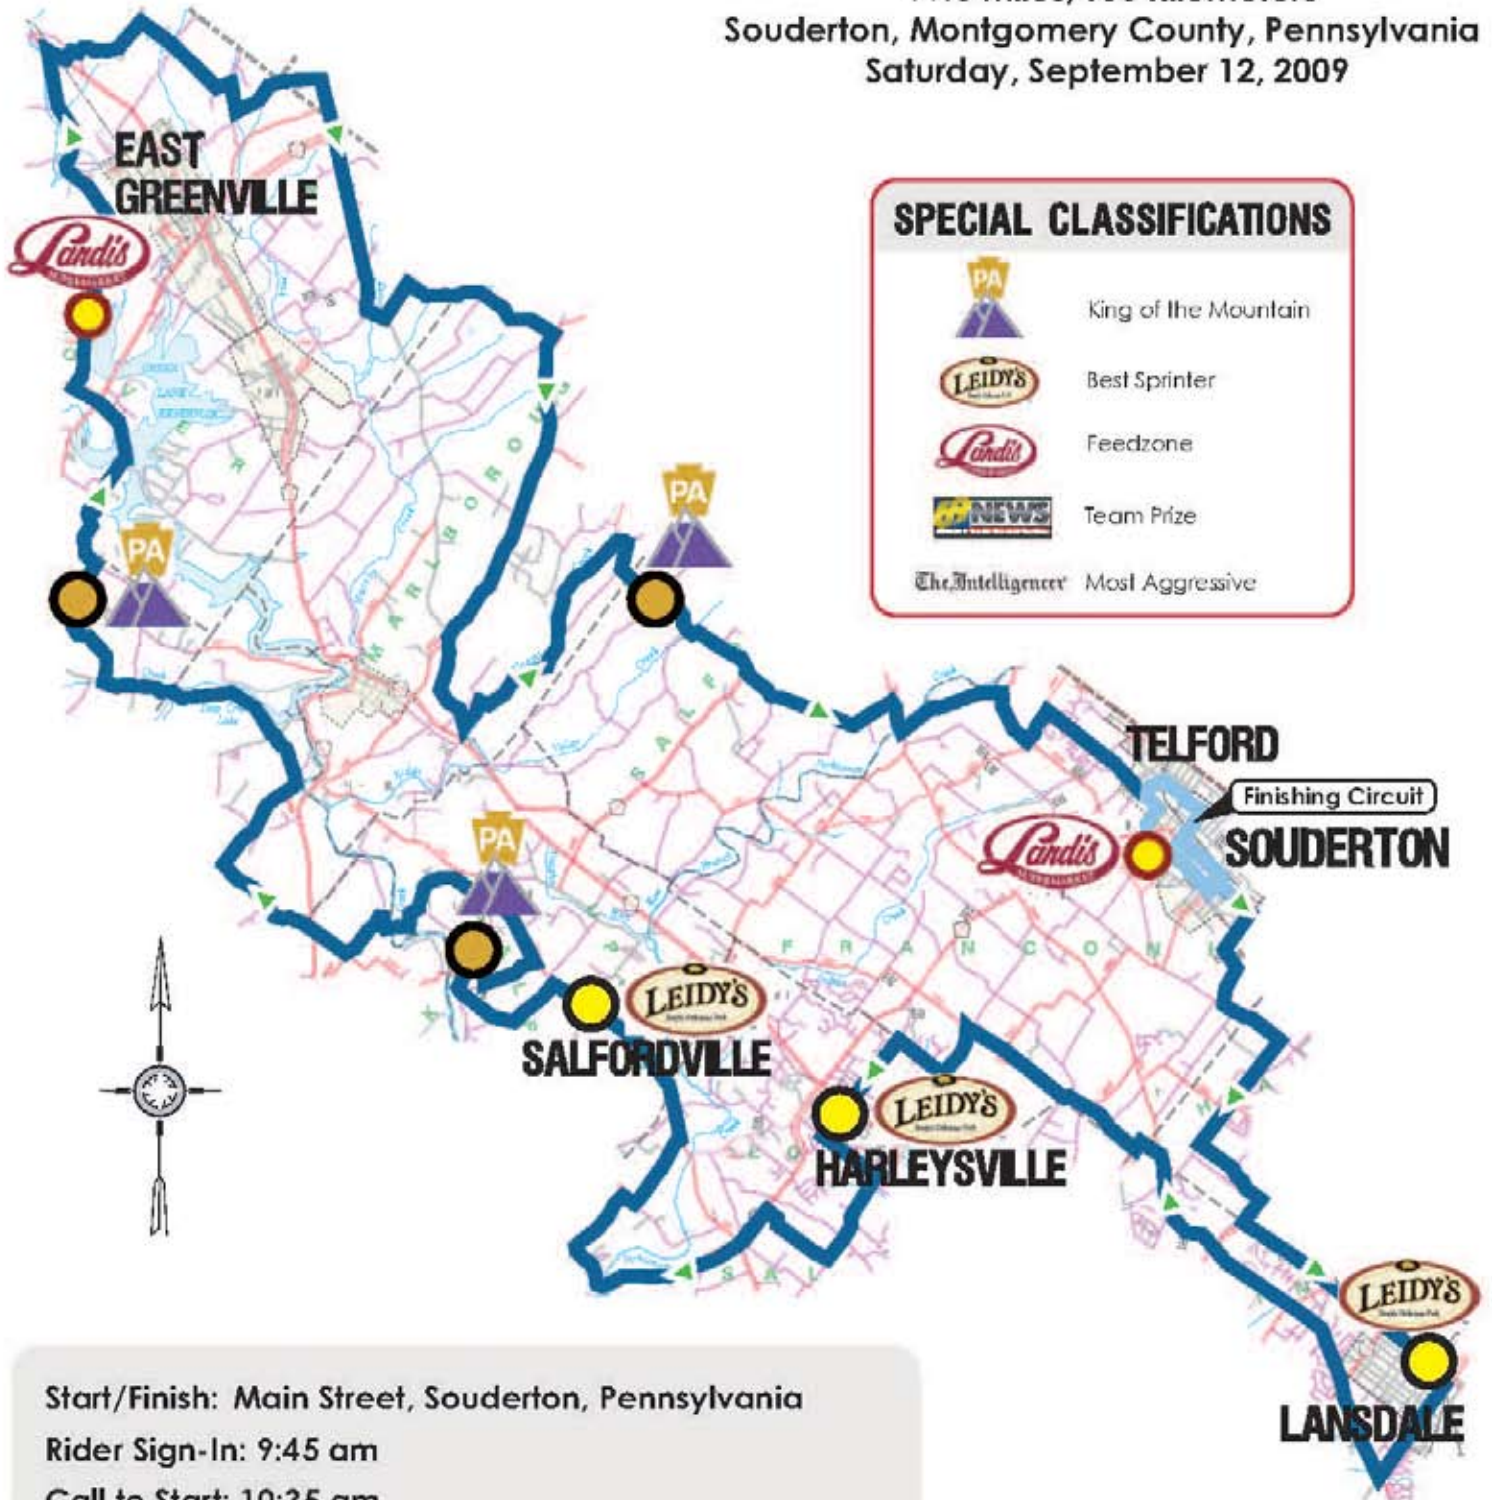

STAGE 2 SOUDERTON ROAD RACE

99.5 miles/160 Kilometers
Souderton, Montgomery County, Pennsylvania
Saturday, September 12, 2009

STAGE 2 SOUDERTON / TELFORD FINISHING CIRCUIT

99.5 miles/160 Kilometers
Souderton, Montgomery County, Pennsylvania
Saturday, September 12, 2009

Start/Finish: Main Street, Souderton, Pennsylvania
 Rider Sign-In: 10:00 am
 Rider Staging: 10:35 am
 Start Time: 10:50 am
 Children's Races: 12:00 pm
 Peloton Returns to Souderton/Telford: 1:15 pm

STAGE 2 SOUDERTON ROAD RACE

99.5 miles/160 Kilometers
Souderton, Montgomery County, Pennsylvania
Saturday, September 12, 2009

Souderton Road Race

Start/Finish: Main Street, Souderton, Pennsylvania
Rider Sign-In: 10:00 am
Rider Staging: 10:35 am
Start Time: 10:50 am
Peloton Returns to Souderton/Telford: 1:15 pm

Souderton/Telford Finishing Circuit - Repeat 10x

SPARTA
CYCLING, INC.