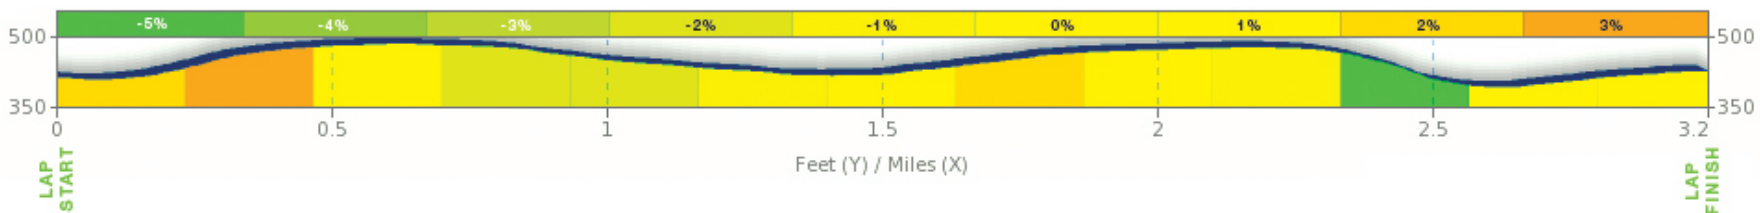

Souderton/Telford Finishing Circuit - Repeat 10x