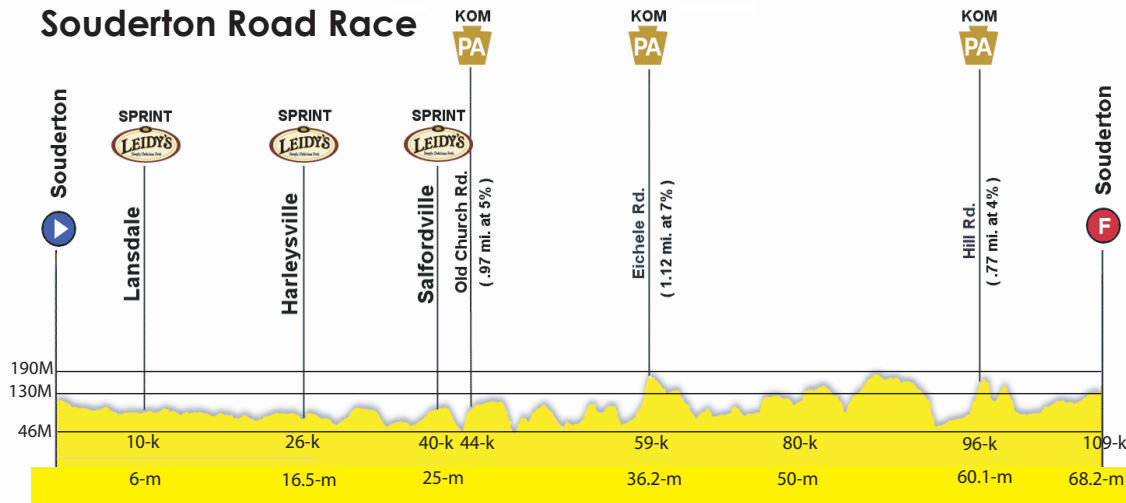

STAGE 2 SOUDERTON ROAD RACE

99.5 miles/160 Kilometers
Souderton, Montgomery County, Pennsylvania
Saturday, September 12, 2009

STAGE 2 SOUDERTON / TELFORD FINISHING CIRCUIT

99.5 miles/160 Kilometers
Souderton, Montgomery County, Pennsylvania
Saturday, September 12, 2009

Start/Finish: Main Street, Souderton, Pennsylvania
 Rider Sign-In: 10:00 am
 Rider Staging: 10:35 am
 Start Time: 10:50 am
 Children's Races: 12:00 pm
 Peloton Returns to Souderton/Telford: 1:15 pm

STAGE 2 SOUDERTON ROAD RACE

99.5 miles/160 Kilometers
Souderton, Montgomery County, Pennsylvania
Saturday, September 12, 2009

Souderton Road Race

Start/Finish: Main Street, Souderton, Pennsylvania
Rider Sign-In: 10:00 am
Rider Staging: 10:35 am
Start Time: 10:50 am
Peloton Returns to Souderton/Telford: 1:15 pm

Souderton/Telford Finishing Circuit - Repeat 10x

SPARTA
CYCLING, INC.