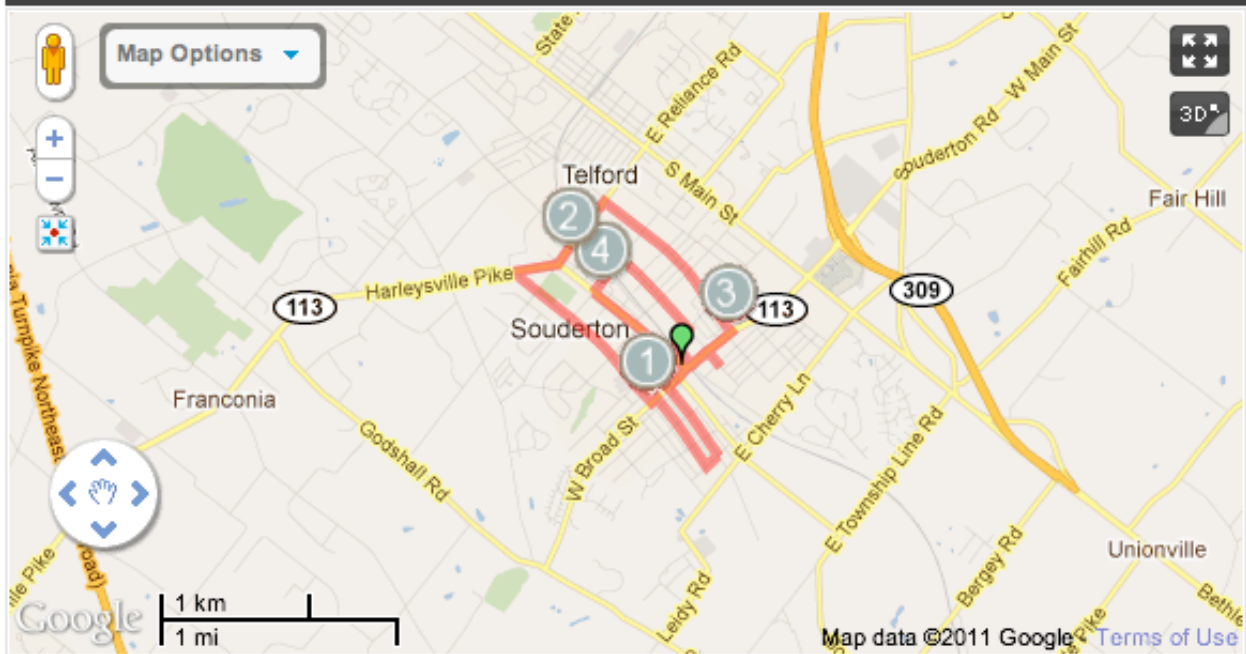

4.76
mile

UGP_FinishCircuit

This Bike Ride starts in [Souderton, PA](#). Find more [Souderton, PA Bike Rides](#).

10 Views

Share

Summary

Climbs

Notes

Stats

Leaderboard

ELEVATION (feet)

426 ft
Start Elev

505.0 ft
Max Elev

177.0 ft
Gain