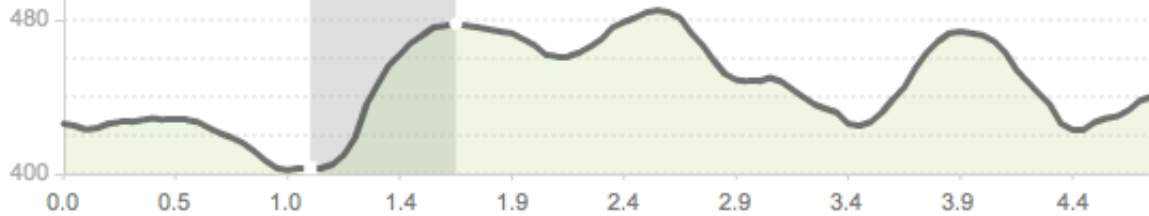

4.76
mile

UGP_FinishCircuit

This Bike Ride starts in [Souderton, PA](#). Find more [Souderton, PA Bike Rides](#).

10 Views

Share

Summary

Climbs

Notes

Stats

Leaderboard

ELEVATION (feet)

426 ft
Start Elev

505.0 ft
Max Elev

177.0 ft
Gain