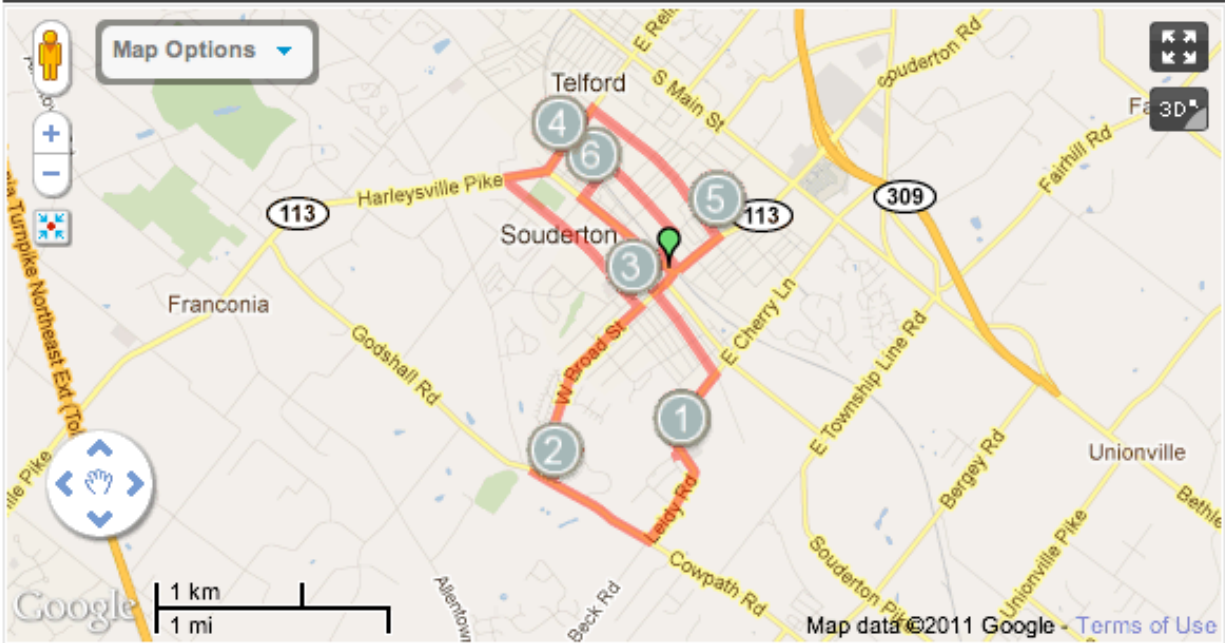

6.53
mile

Sou/Tel/Franconia

This Bike Ride starts in [Souderton, PA](#). Find more [Souderton, PA Bike Rides](#).

1 Views

Share

Summary

Climbs

Notes

Stats

Leaderboard

ELEVATION (feet)

427 ft
Start Elev

505.0 ft
Max Elev

226.0 ft
Gain