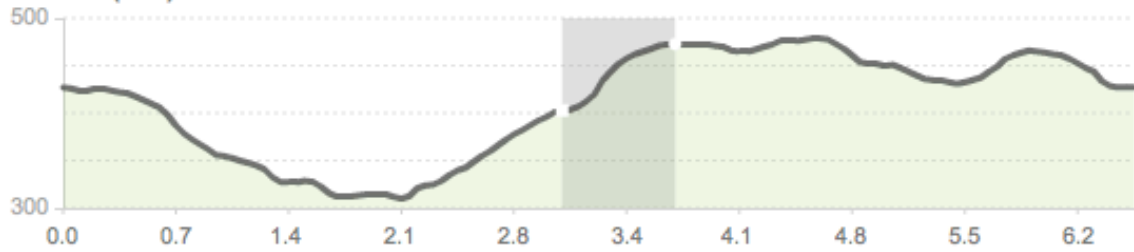

6.53
mile

Sou/Tel/Franconia

This Bike Ride starts in [Souderton, PA](#). Find more [Souderton, PA Bike Rides](#).

1 Views

Share

Summary

Climbs

Notes

Stats

Leaderboard

ELEVATION (feet)

427 ft
Start Elev

505.0 ft
Max Elev

226.0 ft
Gain